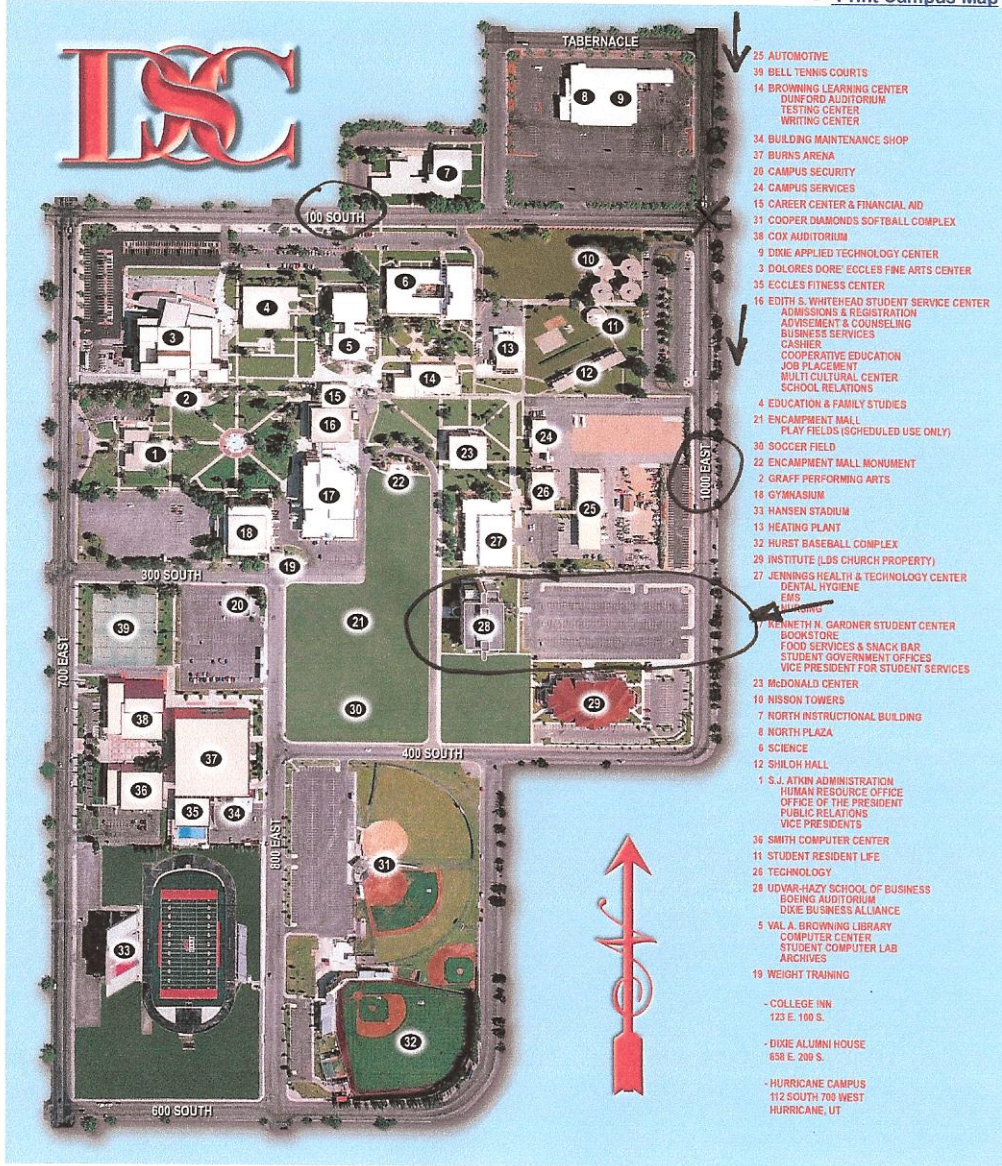

[Click for larger image](#)

[Print Campus Map](#)

Directions:
I15 to Exit 8
Turn West (toward St. George)
Turn Left on 1000 East
Go down the hill past 100 South
Continue to large parking lot on right
Udvar Hazy Building is at the far end of the parking lot